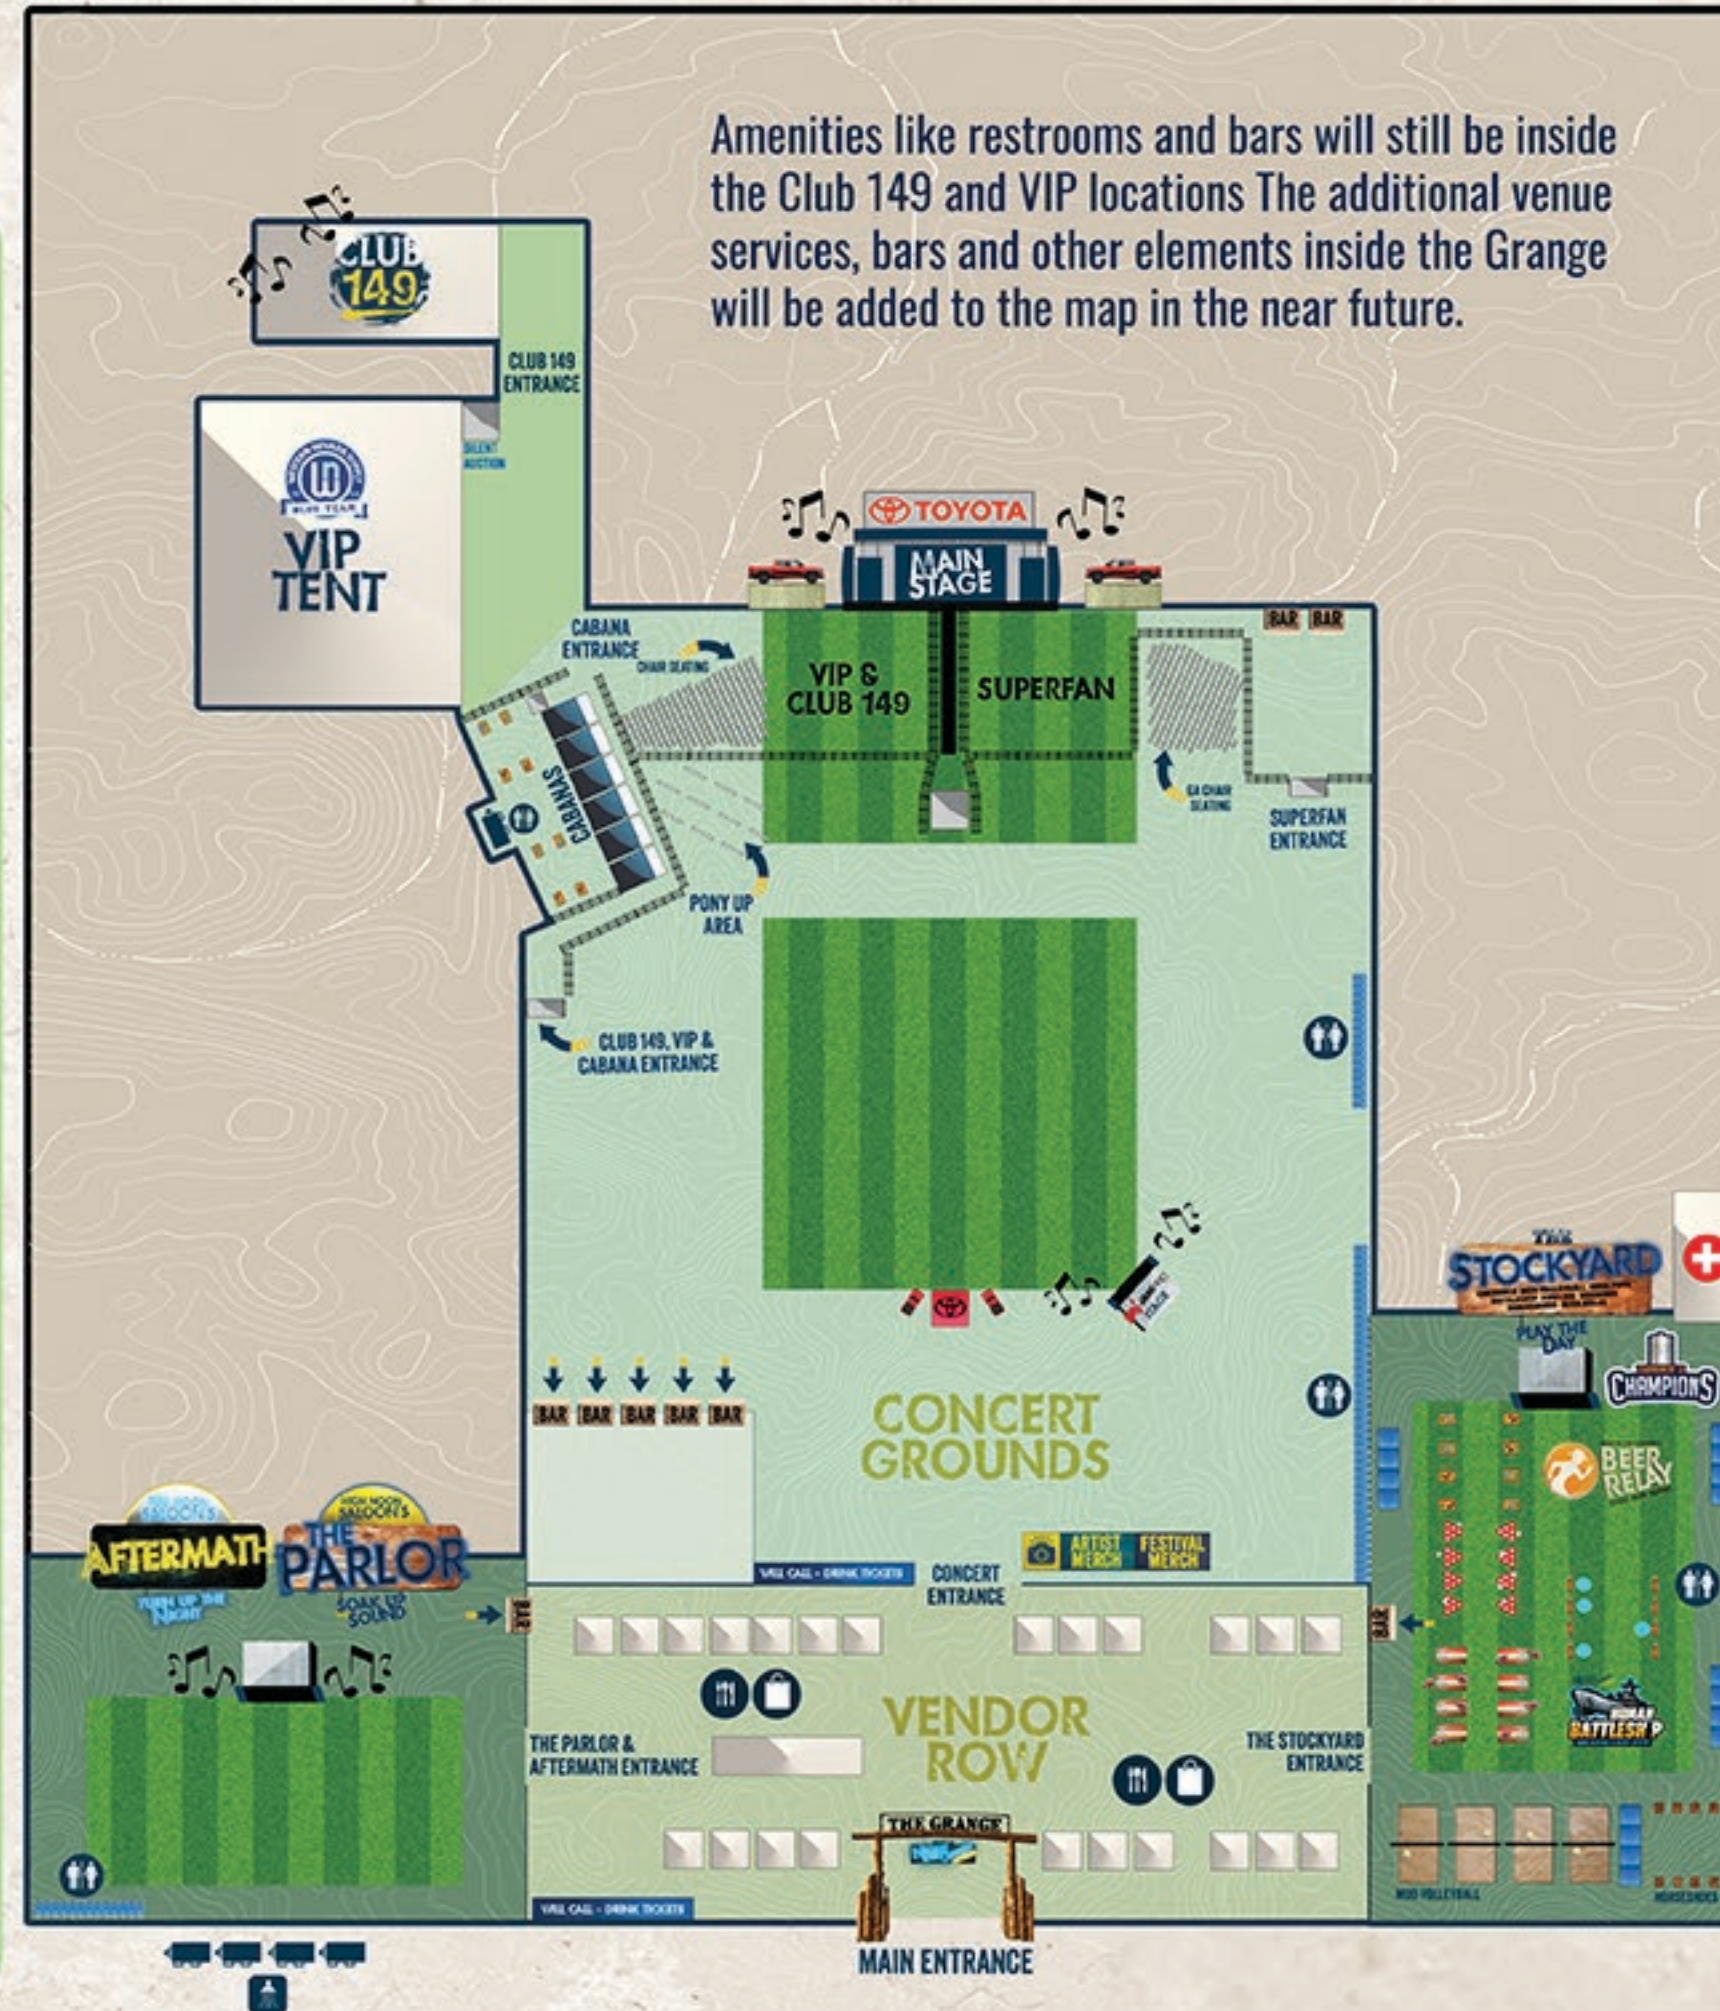

THE GRANGE YERINGTON, NV

2024

THE WALKER
45' SPOTS

THE TRAILS
45' SPOTS

THE BASIN
45' SPOTS

REVIGLIO RANGE
40' SPOTS

THE SUMMIT
40' SPOTS

FOR REFERENCE POINTS ONLY
The festival ground layout is still under development.
Final map, experiences and amenities are subject to change.

**FESTIVAL
CHECK-IN**

PARKING